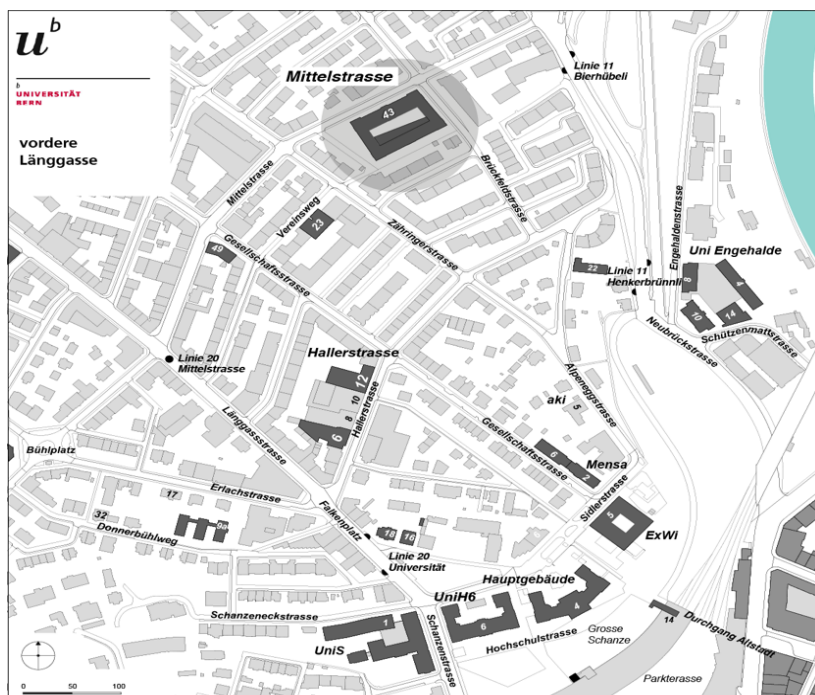

### Public Transport:

From Bern Main Station take Bus line 20 direction “Länggasse” exit at “Mittelstrasse”;  
Or line 11 direction “Neufeld” and exit at “Bierhübeli”.